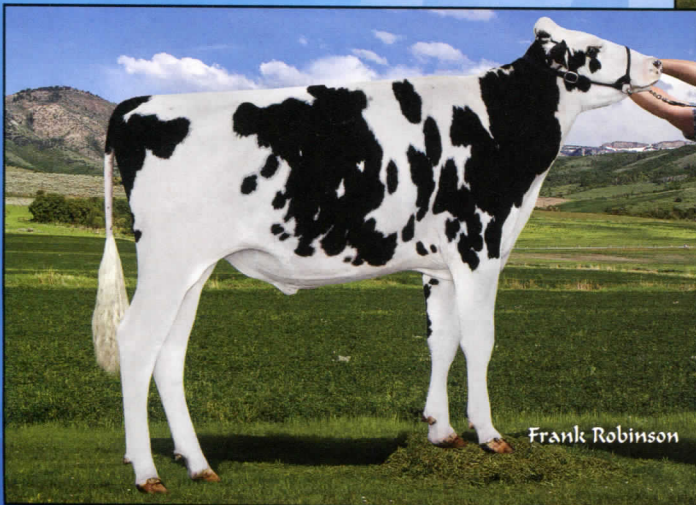

The CONTINUED IMPACT Of ADVENT LUCY At ESKDALE DAIRY

DYKS ADVENT LUCY-RED-ET (EX-93)

All-UT and All-ID 2-Year-Old 2008

Nominated All-American 2-Year-Old 2008

3-09 3 334 28,530 3.7 1056 3.3 939

By Advent from Lindsay (EX-94).

Numerous EX dtrs and gr'dtrs.

ESKDALE DESTRY LADY *RC (EX-91)

+2028 GTPI +2.97PTAT +2.71UDC

4-09 2 365 33,830 3.6 1267 3.3 1131

*Lady is a Destry from the EX-91 Mr Burns dtr of Lucy
and due to Kimball in May 2017.*

Lady has many good young dtrs at EskDale:
a fresh Olympian, four bred Kingboys, a red Addiction
and a red Pat. Her Kingboy son is below.

Frank Robinson

Frank Robinson

ESKDALE MISTER-ET *RC

3128590791

The RC Kingboy son of Lady. aAa 423615

4/17 +2329 GTPI +985M +21F +33P +3.2PL 2.77 SCS

+3.51T +2.77UDC +2.08 FLC

A rare combination in R&W breeding of milk, type and
health traits. His full sister will be the senior yearling in
our show string this year.