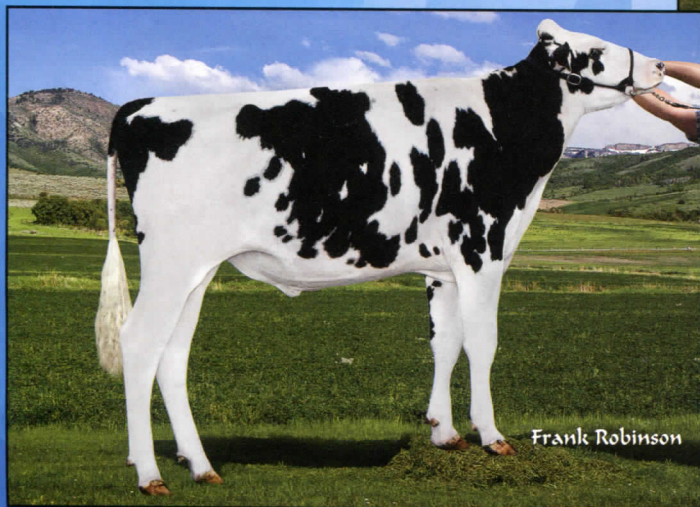

Frank Robinson

EskDale Dairy

"Rivers of milk in the desert"

1100 Circle Drive, EskDale, UT 84728 | 435-855-2144

John M. Conrad 435-209-0002 | Ben J. Conrad 435-209-0224 | Ron Eldridge 432-979-2028 | Barn 435-855-2144

Email eskdaledairy@hotmail.com | Website www.eskdaledairy.com