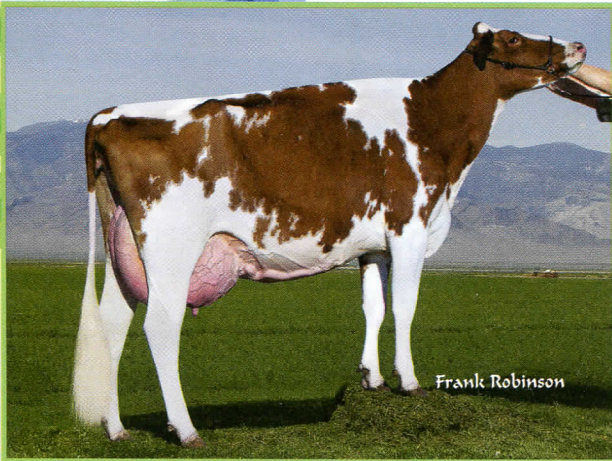

THE GENETIC DOMINANCE of Lucy!

DYKS ADVENT *Lucy* -RED-ET EXCELLENT-93

3-09 3x 334d 28,530 3.7 1056 3.3 939
 Nominated All-American R&W Senior 2-Year-Old 2008
 All-Utah Senior 2-Year-Old 2008
 Intermediate Champion, ID State Show & UT State Fair 2009
 Grand Champion, Idaho State Show 2010
 An Advent from Double-G Rubens Lindsay (EX-94), Lucy is a maternal sister to Dyks Kite Linda-ET (EX-95)! She is an extraordinary brood cow: her three oldest daughters are all EX and she has eight other daughters that are all VG as young cows. Her Jericho daughter was Junior Champion at the 2013 All-Utah Show and is now owned by Westcoast Holsteins. Lucy has IVF females due by Absolute, Ladd P, Acme and Big Apple.
 Owned with Doubletree Dairy, Holden, UT

MS ESKDALE DOOZY-RED-ET EXCELLENT-90

GTPI +1949 +2.95T 4/13
 2-00 2x 365d 29,790 4.0 1202 3.5 1032
 Fresh and milking 131# 3.5f 3.0p at 5-02

A Mr Burns daughter of Lucy, thus a full sister to the Lucky bull. She scored EX only ten days fresh and is looking her best ever right now. Dam of Magenta-Red 7H11754 at Select GTPI +2027 and Denote-Red +2200 GTPI +3.74 PTAT who is headed to Semex. Her fabulous daughter - EskDale Destry Lady-ET GTPI +1973G +3.62T - just calved and looks terrific. Lady has two Acme daughters and a Dakker daughter that we are testing. We also have a Destined red full sister to the Denote bull, Cherry, who is +2004 GTPI. A family with everything: milk, type, genomics and show potential!

ESKDALE REALITY LUCIANA-RED VERY GOOD-85

4/13 GTPI +1829
 2-02 2x 365d 25,060 4.3 1089 3.0 767

A Reality daughter out of Lucy's EX Talent with 28,160 3.4 970 3.0 851 at 3-00, Luciana has a 5/13 Alchemy heifer we are testing and a Ladd P due in July. She is a potential 4th generation Excellent and she is due in August to Absolute-Red.